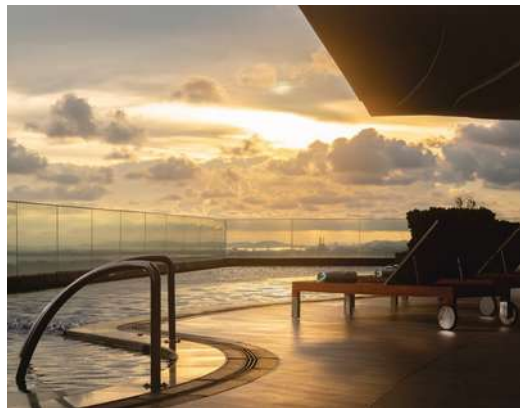

Holiday Inn & Suites Rayong City Centre

Welcome to Holiday Inn & Suites Rayong City Centre - your getaway to modern comfort and convenience in the heart of Rayong, Thailand. Our upscale hotel is a haven for both leisure and business travelers, offering a seamless blend of contemporary elegance and warm Thai hospitality. Situated strategically in the city centre, we provide easy access to key attractions, shopping districts, and corporate hubs. Accommodation is designed to cater to your every need, whether you are here for a quick getaway or an extended stay.

Infinity Pool | 29th Floor
Dive into nature's endless beauty at our outdoor infinity pool with panoramic view.

Fitness Centre | 28th Floor
Keep your fitness goals in check even while on the move and elevate your workout experience with a view that inspires! Open 24 hours a day.

Executive Club | 27th Floor
Enjoy club benefits in our exclusive VIP Lounge with business centre open from 10 a.m. to 10 p.m.

RESTAURANTS & BARS

Elementi Rooftop Restaurant & Bar | 30th Floor
Rayong highest rooftop restaurant and bar with panoramic views of the city, open for dinner.